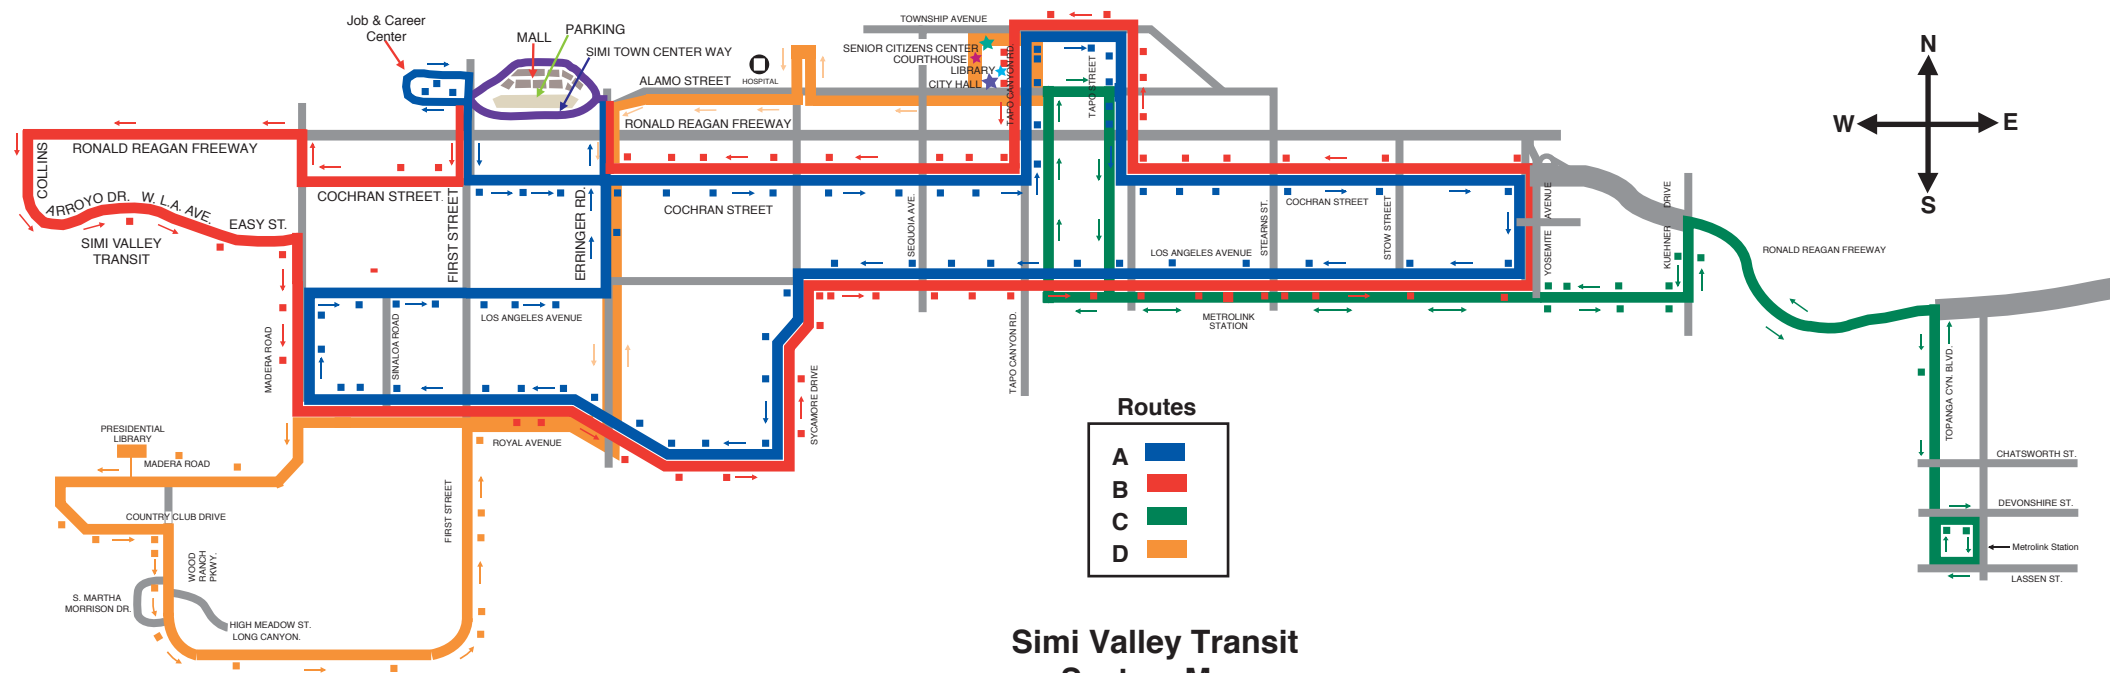

Simi Valley Transit System Map

Routes A, B, and D serve the Simi Valley Town Center