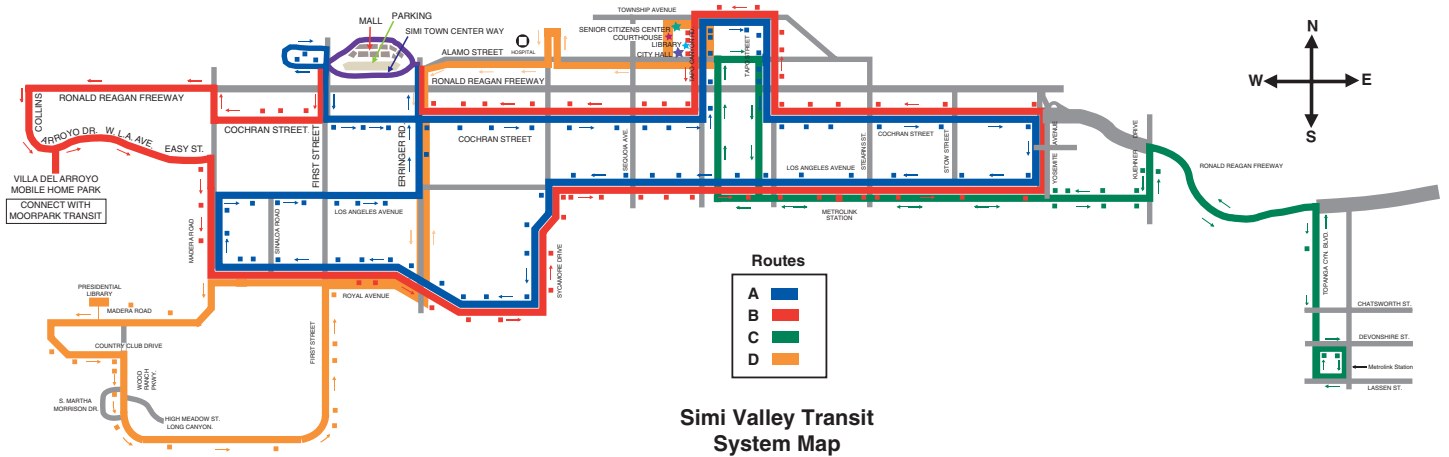

Simi Valley Transit System Map

Routes

A	Blue
B	Red
C	Green
D	Orange

Simi Valley Transit System Map

Routes A, B, and D serve the Simi Valley Town Center

ROUTE A TIME SCHEDULE

ROUTE A (Monday- Saturday)

Eastbound